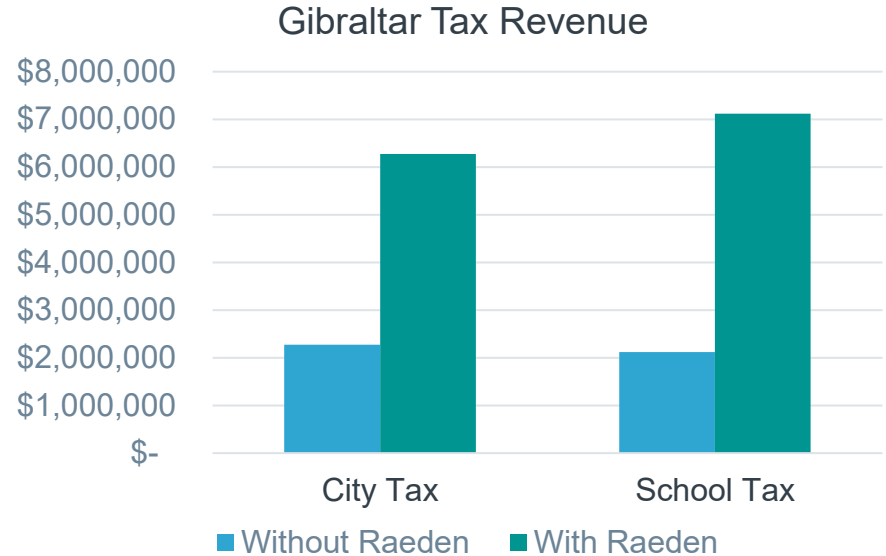

Gibraltar Economic Impact: 100MW Data Center

RAEDEN's Fiscal and Economic Impact

- RAEDEN will **more than triple** Gibraltar's tax revenue.
- RAEDEN will invest more than \$1 billion to renovate the steel mill.
- RAEDEN and customers will hire 500-700 union contractors and ~200 permanent jobs.

RAEDEN Will More Than Triple Gibraltar's Tax Revenue

Current annual city + school tax revenue:

\$4,391,000

Projected Gibraltar city + school tax revenue with a full data center:

\$13,391,000

RAEDEN's Municipal Fiscal Impact: Breakdown