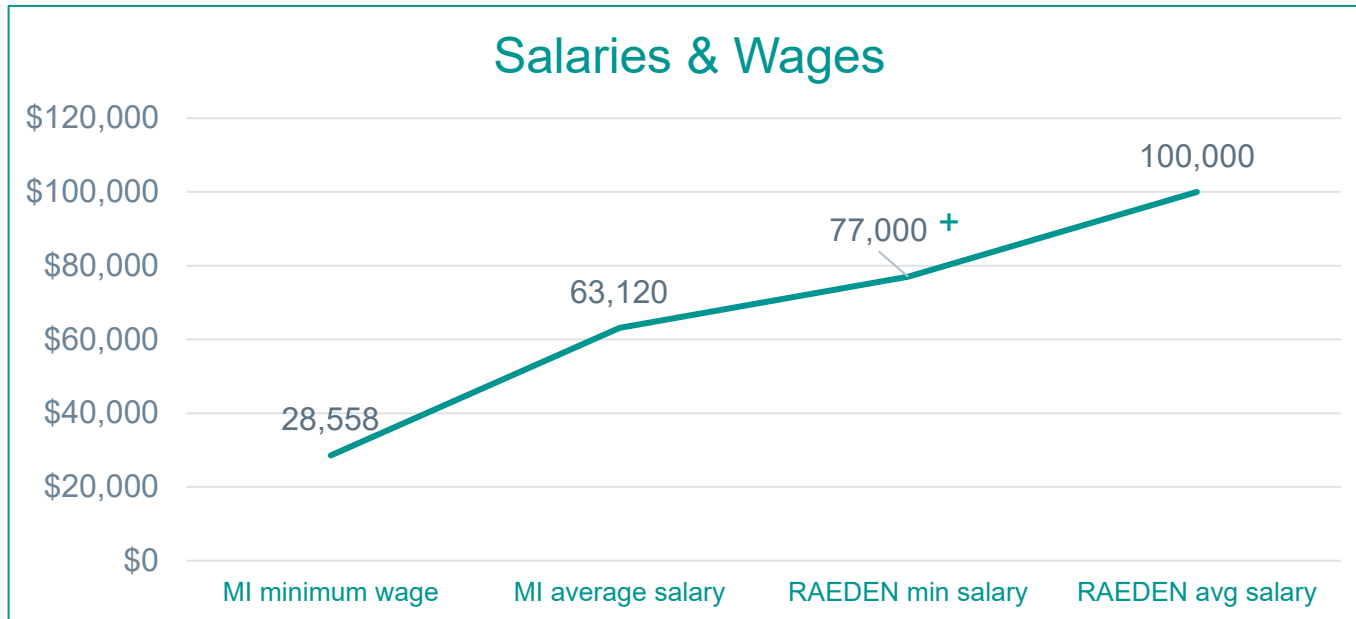

Permanent High-Paying Jobs

- 60 – 100 Raeden employed jobs ($77,000/yr minimum)

- 100 additional vendor-hired employees supporting operations and maintenance